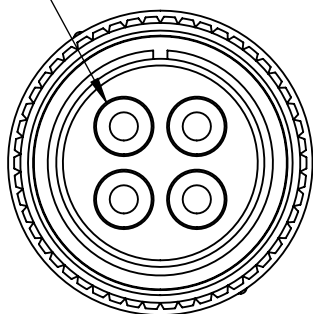

SILVER PLATED
SIZE 8 CRIMP CONTACTS

RATINGS	
VOLTAGE:	700 V DC
CURRENT @ ROOM TEMPERATURE:	69 AMPS
PRESSURE:	500 PSIG @ 20°C
TEMPERATURE WITHOUT PLUG:	-269°C TO 450°C
TEMPERATURE WITH PLUG:	-55°C TO 125°C

-AMPHENOL AMPHE-POWER® SERIES STRAIGHT AIR SIDE PLUG INCLUDED.
FOR INSTALLATION INSTRUCTIONS REFER TO AMPHENOL® PUBLICATION L-757. PLUG INCLUDED

WWW.SOLIDSEALING.COM

PROPRIETARY AND CONFIDENTIAL THE INFORMATION CONTAINED IN THIS DRAWING IS THE SOLE PROPERTY OF SOLID SEALING TECHNOLOGY. ANY REPRODUCTION IN PART OR AS A WHOLE WITHOUT THE WRITTEN PERMISSION OF SOLID SEALING TECHNOLOGY IS PROHIBITED.				THIRD ANGLE PROJECTION 			TITLE: FOUR PIN CONNECTOR		
REV.	APP'D	DATE	SCALE 1:1	DIMENSIONS IN INCHES [mm]	DRAWN	JS	6/18/2009	PART NO. KT20679 REV. A	
A5	JF	09/12/2019	MPDP0098-11		ENG APPR.	MH	07/01/2009		