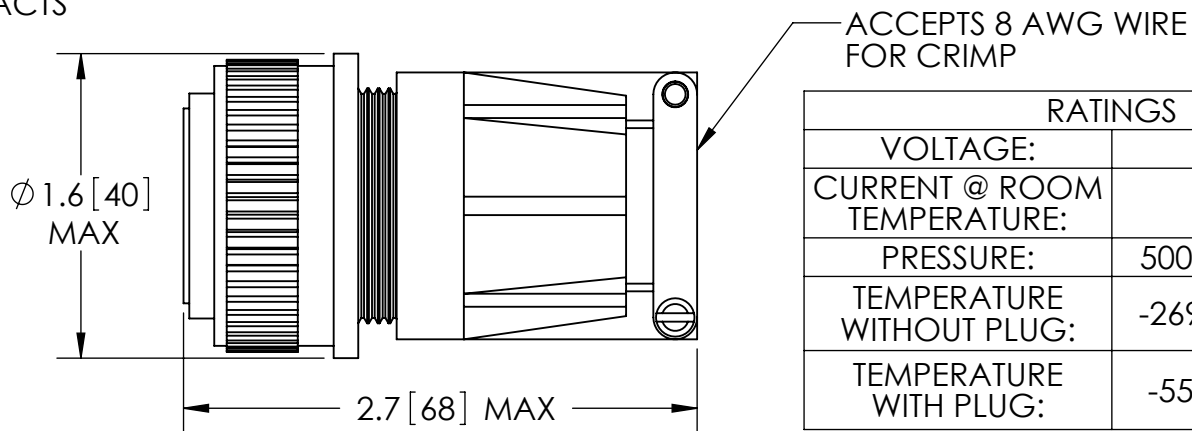

SILVER PLATED
SIZE 8 CRIMP CONTACTS

RATINGS	
VOLTAGE:	700 V DC
CURRENT @ ROOM TEMPERATURE:	69 AMPS
PRESSURE:	500 PSIG @ 20°C
TEMPERATURE WITHOUT PLUG:	-269°C TO 450°C
TEMPERATURE WITH PLUG:	-55°C TO 125°C

-AMPHENOL AMPHE-POWER® SERIES STRAIGHT AIR SIDE PLUG INCLUDED.
FOR INSTALLATION INSTRUCTIONS REFER TO AMPHENOL® PUBLICATION L-757. PLUG INCLUDED

WWW.SOLIDSEALING.COM

PROPRIETARY AND CONFIDENTIAL THE INFORMATION CONTAINED IN THIS DRAWING IS THE SOLE PROPERTY OF SOLID SEALING TECHNOLOGY. ANY REPRODUCTION IN PART OR AS A WHOLE WITHOUT THE WRITTEN PERMISSION OF SOLID SEALING TECHNOLOGY IS PROHIBITED.				THIRD ANGLE PROJECTION 			TITLE: FOUR PIN CONNECTOR		
REV.	APP'D	DATE	SCALE 1:1	DIMENSIONS IN INCHES [mm]	DRAWN	JS	6/18/2009	PART NO. KT20679 REV. A	
A5	JF	09/12/2019	MPDP0098-11		ENG APPR.	MH	07/01/2009		