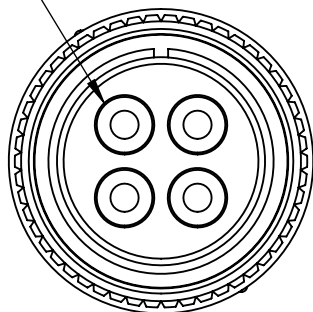

SILVER PLATED
SIZE 8 CRIMP CONTACTS

RATINGS	
VOLTAGE:	700 V DC
CURRENT @ ROOM TEMPERATURE:	69 AMPS
PRESSURE:	0 PSIG @ 20°C*
TEMPERATURE WITHOUT PLUG:	-25°C TO 205°C
TEMPERATURE WITH PLUG:	-25°C TO 125°C

*FOR INTERNAL PRESSURE 5 TO 100 PSIG AN OVERPRESSURE RING IS REQUIRED.

-AMPHENOL AMPHE-POWER® SERIES STRAIGHT AIR SIDE PLUG INCLUDED.
FOR INSTALLATION INSTRUCTIONS REFER TO AMPHENOL® PUBLICATION L-757.

THIRD ANGLE PROJECTION

TITLE:

FOUR PIN CONNECTOR

PART NO. KT20680 REV. A

REV.	APP'D	DATE	SCALE 1:1	DIMENSIONS IN INCHES [mm]	DRAWN	JS	6/18/2009
A5	JF	09/13/2019	MPDP0098-12		ENG APPR.	MH	07/01/2009

DIMENSIONS ARE FOR REFERENCE ONLY. UNLESS NOTED, NO TOLERANCES ARE IMPLIED. CONSULT SST TO DISCUSS YOUR SPECIFIC REQUIREMENTS.