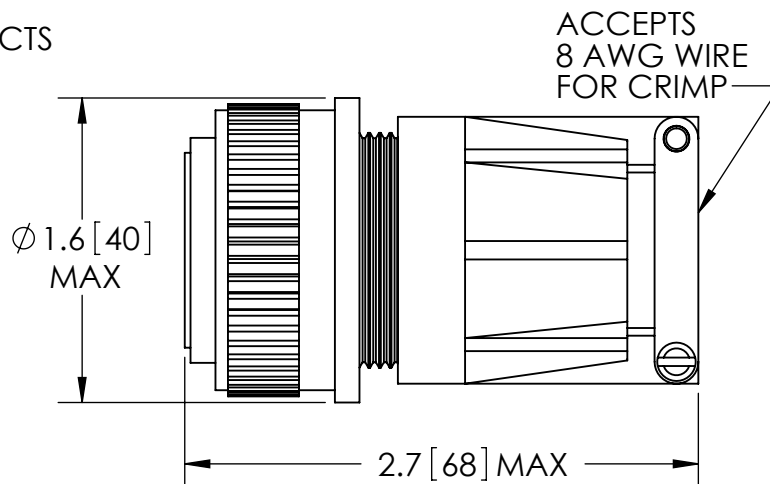

SILVER PLATED
SIZE 8 CRIMP CONTACTS

RATINGS	
VOLTAGE:	700 V DC
CURRENT @ ROOM TEMPERATURE:	69 AMPS
PRESSURE:	0 PSIG @ 20°C*
TEMPERATURE WITHOUT PLUG:	-25°C TO 205°C
TEMPERATURE WITH PLUG:	-25°C TO 125°C

*FOR INTERNAL PRESSURE 5 TO 100 PSIG AN OVERPRESSURE RING IS REQUIRED.

-AMPHENOL AMPHE-POWER® SERIES STRAIGHT AIR SIDE PLUG INCLUDED.
FOR INSTALLATION INSTRUCTIONS REFER TO AMPHENOL® PUBLICATION L-757.

THIRD ANGLE PROJECTION

TITLE:

FOUR PIN CONNECTOR

PART NO. KT20680 REV. A

REV.	APP'D	DATE	SCALE 1:1	DIMENSIONS IN INCHES [mm]	DRAWN	JS	6/18/2009
A5	JF	09/13/2019	MPDP0098-12		ENG APPR.	MH	07/01/2009

DIMENSIONS ARE FOR REFERENCE ONLY. UNLESS NOTED, NO TOLERANCES ARE IMPLIED. CONSULT SST TO DISCUSS YOUR SPECIFIC REQUIREMENTS.