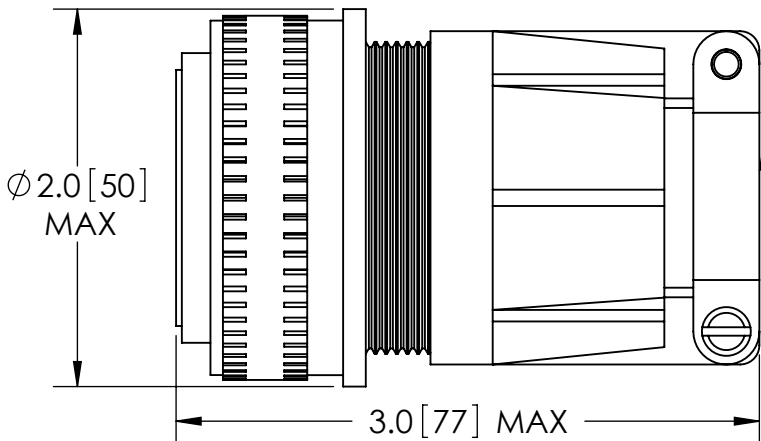

SILVER PLATED
SIZE 4 CRIMP CONTACTS

RATINGS	
VOLTAGE:	1250 V DC
CURRENT @ ROOM TEMPERATURE:	120 AMPS
PRESSURE:	125 PSIG @ 20°C
TEMPERATURE WITHOUT PLUG:	-269°C TO 450°C
TEMPERATURE WITH PLUG:	-55°C TO 125°C

-AMPHENOL AMPHE-POWER ® SERIES STRAIGHT AIR SIDE PLUG INCLUDED.
FOR INSTALLATION INSTRUCTIONS REFER TO AMPHENOL ® PUBLICATION L-757.

WWW.SOLIDSEALING.COM

PROPRIETARY AND CONFIDENTIAL
THE INFORMATION CONTAINED IN THIS DRAWING IS THE SOLE PROPERTY OF SOLID SEALING TECHNOLOGY. ANY REPRODUCTION IN PART OR AS A WHOLE WITHOUT THE WRITTEN PERMISSION OF SOLID SEALING TECHNOLOGY IS PROHIBITED.

TITLE:
THREE PIN CONNECTOR

REV.	APP'D	DATE	SCALE 1:1	DIMENSIONS IN INCHES [mm]
A5	JF	09/12/2019	MPCLO282-12	

DRAWN	JS	6/18/2009
ENG APPR.	MH	07/01/2009

PART NO. KT20681 REV. A

SOLID SEALING TECHNOLOGY, INC.
SALES DWG NO. KT20681SL REV. A5