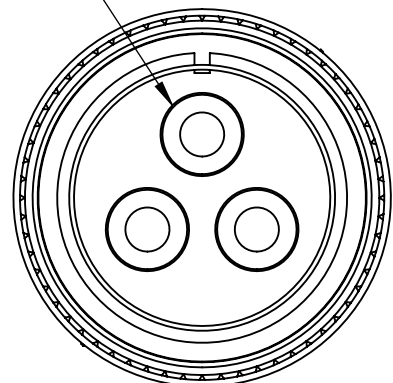

SILVER PLATED
SIZE 4 CRIMP CONTACTS

RATINGS	
VOLTAGE:	1250 V DC
CURRENT @ ROOM TEMPERATURE:	120 AMPS
PRESSURE:	125 PSIG @ 20°C
TEMPERATURE WITHOUT PLUG:	-269°C TO 450°C
TEMPERATURE WITH PLUG:	-55°C TO 125°C

-AMPHENOL AMPHE-POWER ® SERIES STRAIGHT AIR SIDE PLUG INCLUDED.
FOR INSTALLATION INSTRUCTIONS REFER TO AMPHENOL ® PUBLICATION L-757.

WWW.SOLIDSEALING.COM

PROPRIETARY AND CONFIDENTIAL
THE INFORMATION CONTAINED IN THIS DRAWING IS THE SOLE PROPERTY OF SOLID SEALING TECHNOLOGY. ANY REPRODUCTION IN PART OR AS A WHOLE WITHOUT THE WRITTEN PERMISSION OF SOLID SEALING TECHNOLOGY IS PROHIBITED.

TITLE:
THREE PIN CONNECTOR

REV.	APP'D	DATE	SCALE 1:1	DIMENSIONS IN INCHES [mm]
A5	JF	09/12/2019	MPCLO282-12	

DRAWN	JS	6/18/2009
ENG APPR.	MH	07/01/2009

PART NO. KT20681 REV. A

SOLID SEALING TECHNOLOGY, INC.
SALES DWG NO. KT20681SL REV. A5