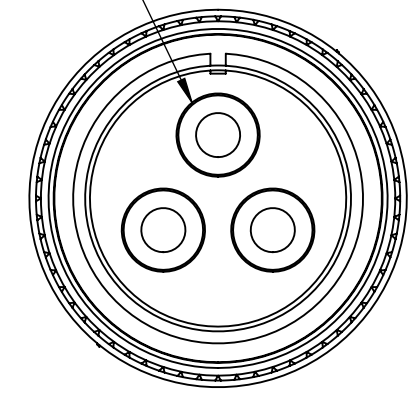

SILVER PLATED
SIZE 4 CRIMP CONTACTS

ACCEPTS 4 AWG WIRE
FOR CRIMP

RATINGS	
VOLTAGE:	1250 V DC
CURRENT @ ROOM TEMPERATURE:	120 AMPS
PRESSURE:	0 PSIG @ 20°C*
TEMPERATURE WITHOUT PLUG:	-25°C TO 205°C
TEMPERATURE WITH PLUG:	-25°C TO 125°C

*FOR INTERNAL PRESSURE 5 TO 100 PSIG AN OVERPRESSURE RING IS REQUIRED.

-AMPHENOL AMPHE-POWER ® SERIES STRAIGHT AIR SIDE PLUG INCLUDED.
FOR INSTALLATION INSTRUCTIONS REFER TO AMPHENOL ® PUBLICATION L-757.

TITLE:
THREE PIN CONNECTOR

REV.	APP'D	DATE	SCALE 1:1	DIMENSIONS IN INCHES [mm]
A5	JF	09/13/2019	MPCLO282-11	

DRAWN	JS	6/19/2009
ENG APPR.	MH	07/01/2009

PART NO. **KT20682 REV. A**

SOLID SEALING TECHNOLOGY, INC.
SALES DWG NO. KT20682SL REV. A5