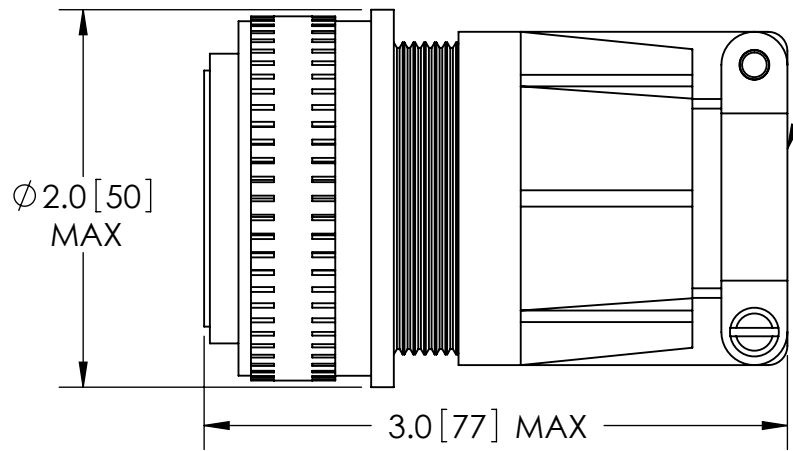

SILVER PLATED
SIZE 4 CRIMP CONTACTS

ACCEPTS 4 AWG WIRE
FOR CRIMP

RATINGS	
VOLTAGE:	1250 V DC
CURRENT @ ROOM TEMPERATURE:	120 AMPS
PRESSURE:	0 PSIG @ 20°C*
TEMPERATURE WITHOUT PLUG:	-25°C TO 205°C
TEMPERATURE WITH PLUG:	-25°C TO 125°C

*FOR INTERNAL PRESSURE 5 TO 100 PSIG AN OVERPRESSURE RING IS REQUIRED.

-AMPHENOL AMPHE-POWER ® SERIES STRAIGHT AIR SIDE PLUG INCLUDED.
FOR INSTALLATION INSTRUCTIONS REFER TO AMPHENOL ® PUBLICATION L-757.

TITLE:
THREE PIN CONNECTOR

REV.	APP'D	DATE	SCALE 1:1	DIMENSIONS IN INCHES [mm]
A5	JF	09/13/2019	MPCLO282-11	

DRAWN	JS	6/19/2009
ENG APPR.	MH	07/01/2009

PART NO. **KT20682 REV. A**

SOLID SEALING TECHNOLOGY, INC.
SALES DWG NO. KT20682SL REV. A5