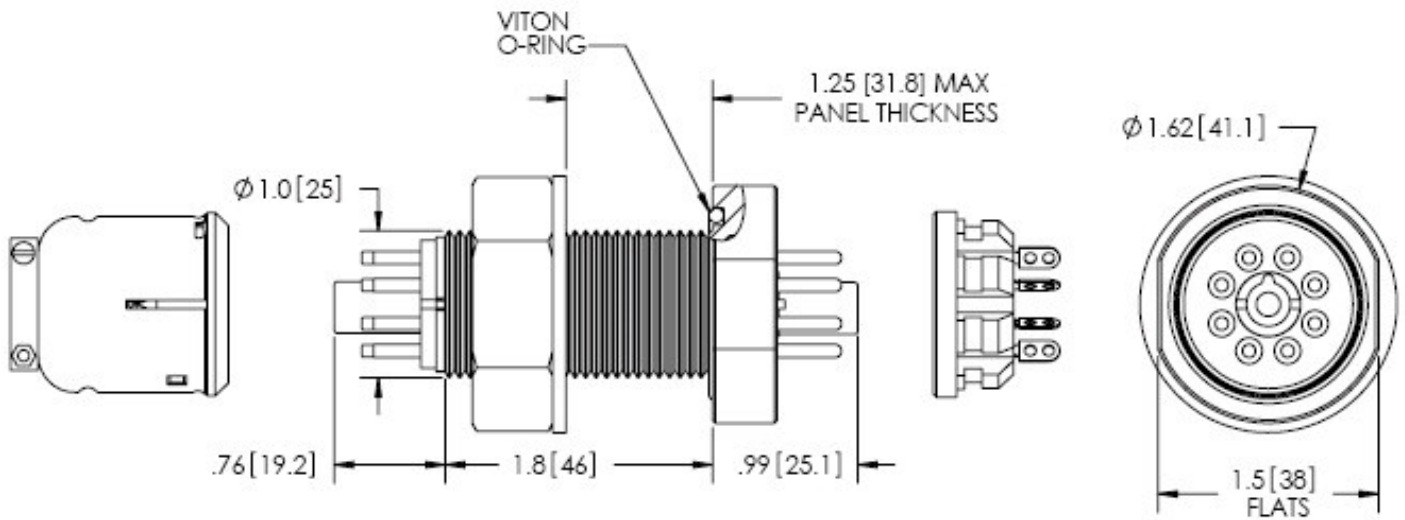

NEW OCTAL BASEPLATE

PART NO	PLUGS INCLUDED
FA16079	NO
KT16079	YES

RATINGS	
VOLTAGE	350V DC
CURRENT	5 AMPS
TEMPERATURE	-25°C TO 205°C

www.solidsealing.com

44 Dalliba Ave • Watervliet, NY • 518-266-6017