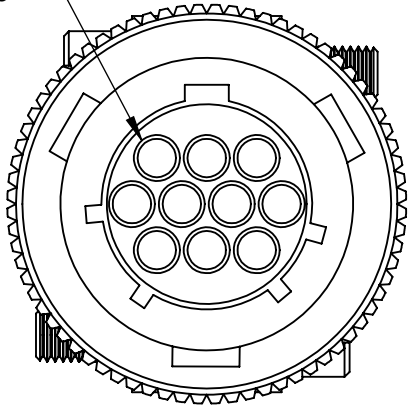

GOLD PLATED  
CRIMP CONTACTS

RATINGS

|              |                |
|--------------|----------------|
| VOLTAGE:     | 1 KV DC        |
| CURRENT:     | 5 AMPS         |
| TEMPERATURE: | -55°C TO 200°C |

THIRD ANGLE PROJECTION

TITLE:

10 PIN AIR SIDE PLUG

WWW.SOLIDSEALING.COM

SOLID SEALING TECHNOLOGY, INC.

|      |       |            |             |                           |           |    |            |
|------|-------|------------|-------------|---------------------------|-----------|----|------------|
| REV. | APP'D | DATE       | SCALE 2:1   | DIMENSIONS IN INCHES [mm] | DRAWN     | JS | 10/5/2007  |
| A2   | JS    | 12/02/2010 | MSMM0021-11 |                           | ENG APPR. | MH | 06/05/2008 |

PART NO. KT14378 REV. A

SALES DWG NO. KT14378SL REV. A2

**DIMENSIONS ARE FOR REFERENCE ONLY. UNLESS NOTED, NO TOLERANCES ARE IMPLIED. CONSULT SST TO DISCUSS YOUR SPECIFIC REQUIREMENTS.**