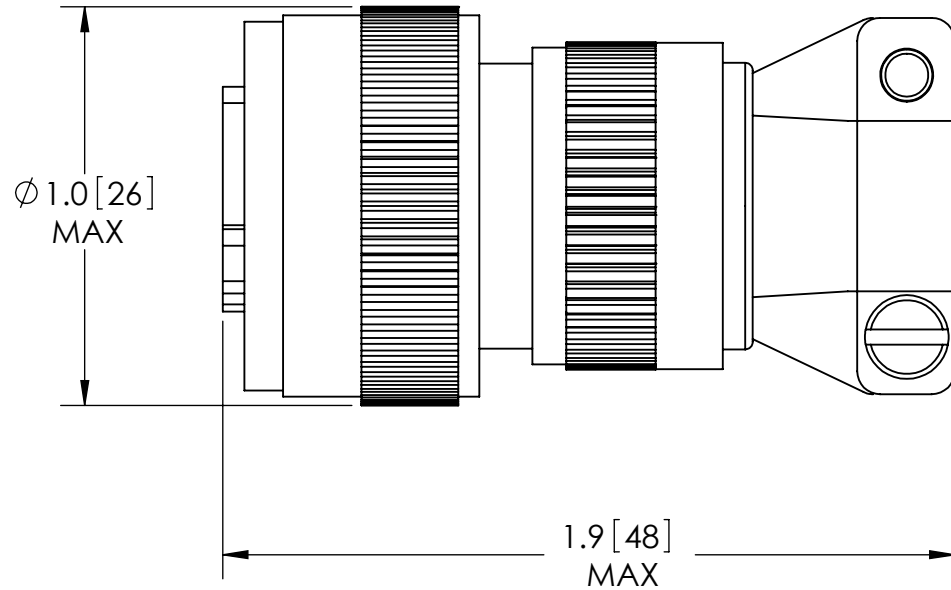

GOLD PLATED  
CRIMP CONTACTS

RATINGS

|              |                |
|--------------|----------------|
| VOLTAGE:     | 1 KV DC        |
| CURRENT:     | 5 AMPS         |
| TEMPERATURE: | -55°C TO 200°C |

THIRD ANGLE PROJECTION

TITLE:

10 PIN AIR SIDE PLUG

WWW.SOLIDSEALING.COM

SOLID SEALING TECHNOLOGY, INC.

|      |       |            |             |                           |           |    |            |
|------|-------|------------|-------------|---------------------------|-----------|----|------------|
| REV. | APP'D | DATE       | SCALE 2:1   | DIMENSIONS IN INCHES [mm] | DRAWN     | JS | 10/5/2007  |
| A2   | JS    | 12/02/2010 | MSMM0021-11 |                           | ENG APPR. | MH | 06/05/2008 |

PART NO. KT14378 REV. A

SALES DWG NO. KT14378SL REV. A2

**DIMENSIONS ARE FOR REFERENCE ONLY. UNLESS NOTED, NO TOLERANCES ARE IMPLIED. CONSULT SST TO DISCUSS YOUR SPECIFIC REQUIREMENTS.**